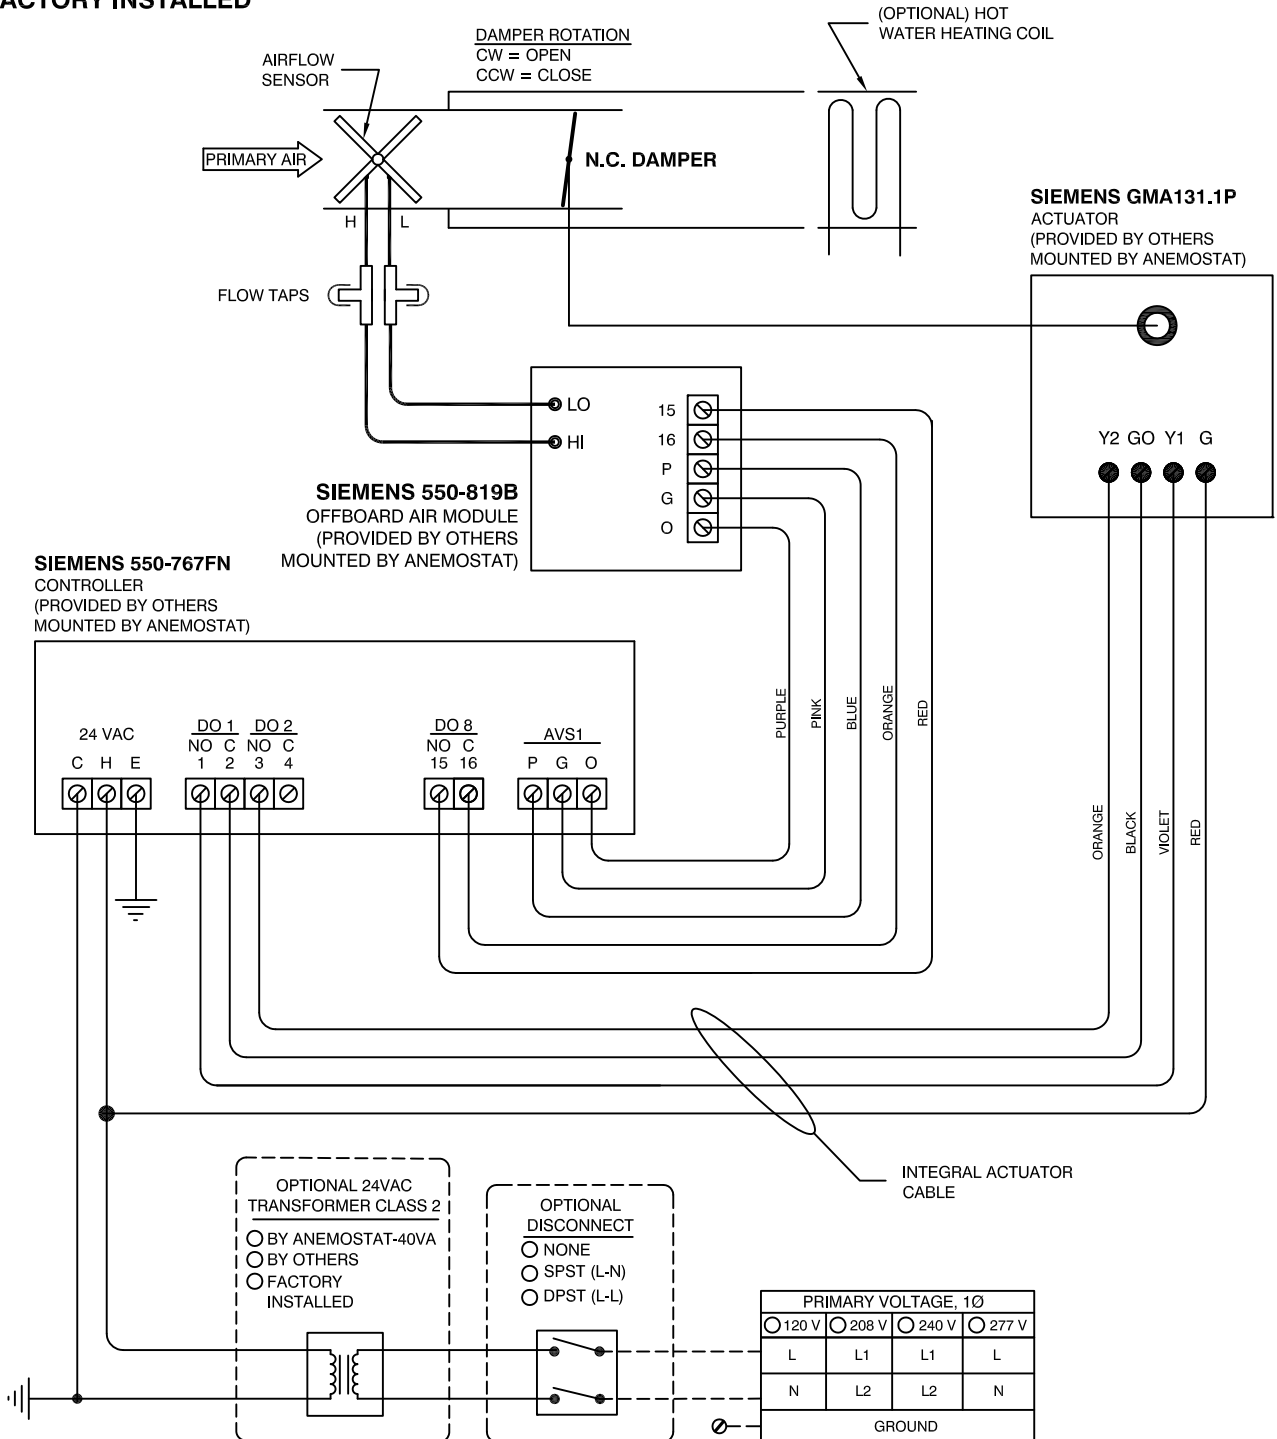

ANEMOSTAT[®]

AIR TERMINAL CONTROLS

Control Package SD-D-S188

- SINGLE DUCT
- OPTIONAL HOT WATER HEAT
- DIRECT DIGITAL CONTROLS (DDC) PROVIDED BY SIEMENS
- FACTORY INSTALLED

- FACTORY WIRING
- FIELD WIRING
- FACTORY PIPING
- FIELD PIPING

CONSULT CONTROLS DOCUMENTATION FOR DETAILS AS INSTALLED HARDWARE WILL VARY FROM THAT SHOWN HERE.

JOB NAME:
SUBMITTED BY:
DATE:

DWG #: SD-D-S188
REV: A
DATE: 8-14-2017